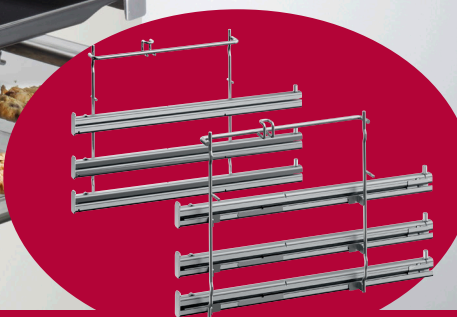

COOKING PASSION SINCE 1877

BONUS 3-Level Telescopic Rails

with the purchase of selected
NEFF 60cm Ovens.

Valid 1 – 31 October 2021. Conditions apply.

Eligible NEFF 3-Level Telescopic Rails (valued at \$699) for Eligible NEFF Ovens:
Rails Z12TF36X0 for Ovens B58VT68H0B, B58VT68G0, B57VS26N0B, B57VR22N0B,
B57CR22N0B
Rails Z13TF36X0 for Ovens B48FT78H0B, B48FT78G0, B47FS36N0B

Conditions: Excludes clearance and ex-display models. Applies to eligible NEFF appliances ordered via a NEFF retail agent for new quotes created in BSH Connect between 1 and 31 October 2021. Only one Bonus Rails per order. Bonus is added automatically to order with eligible appliance. Additional baking trays are not included with rails and are sold separately.